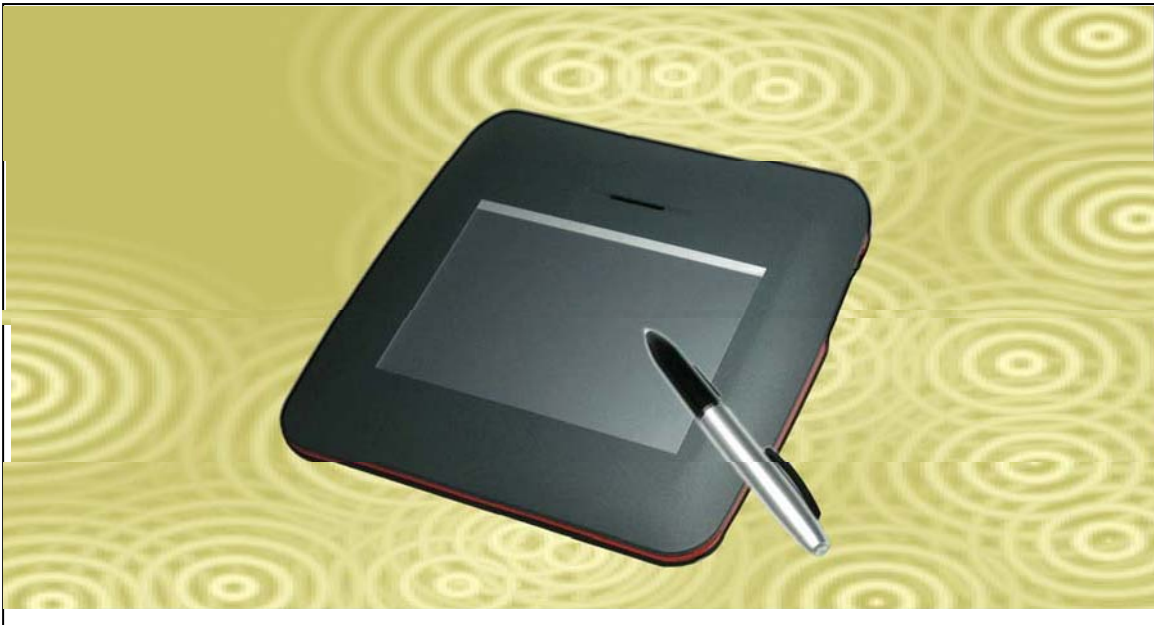

6" Wireless Tablet

- Connects to a PC through Wireless
- Annotate Directly on the E Slate and display and Projector or any other Display device

6" Wireless Tablet

RF
Transmission

Ultra low power
consumption

Light Weight slim
gorgeous designs

Plug and
Play

SPECIFICATIONS

Tablet	
Technology	Electromagnetic
Active Area	5*3.25"
Resolution	2000 LPI
Position Accuracy	+/- 0.01"
Pressure Sensitivity	1024 levels
Report Rate	200 RPS
Reading Height	10 mm
Power Supply	Battery 3A*2 or mini USB 5V
Input Current	< 45Ma
Standby and Wake up	Auto
Power Consumption	35m A(max)/ 3V
	10-35m A (operation)
	66 u A (standby)
Time to standby	5 mins
Weight	342 g
Dimensions (L*W*H)	190*194*18.5mm
Receiver Interface	USB 1.1
Transmission Range	10m

Wireless Pen	
Model Name	P 21
Pressure Level	1024 levels
Power Source	Battery 4A*1
Battery Life	4000 hrs (average)
Standby and Wake up	Auto
Power Consumption	180 u A (operation)
	2.5 u A(standby)
Time to standby	10 mins
Weight	23 g
Dimensions (L*W*H)	137.7*12*16.4mm